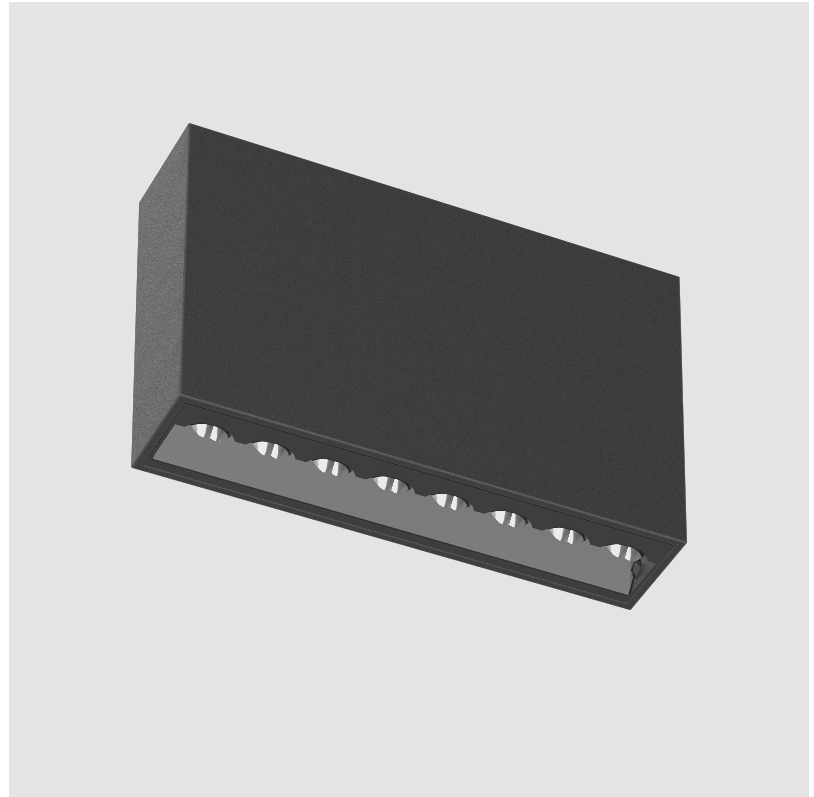

MAGIQ HOLLOW WALLWASH SURFACE

A3D187-

base number Color Finish Finishes
 Temperature Options (Diamond)

- To build a product code in our configurator select the specify button on the base model # product page
- To build a manual product code on this datasheet choose from the options listed below in blue font and add the suffix to the base model #

GENERAL

Series: Magiq Hollow Wallwash
 Subseries: Magiq Hollow Wallwash
 Brand: Prolicht
 Division: Architectural
 Mounting Type: Surface
 Mounting Location: Ceiling
 Subcategory: Wallwash

PHYSICAL

Shape: Rectangle
 Length (mm): 174
 Length (in): 6 ⁷/₈
 Width (mm): 42
 Width (in): 1 ⁵/₈
 Height (mm): 109
 Height (in): 4 ⁵/₁₆
 Light Distribution: Direct
 Fixture Finish: SSR / BKV / CWI / CRY / HAB / UFT / ITA / RUA / FTG / MYG / LOD / PUS / FRO / FUP / KIA / POP / BLS / SPG / MEY / GOH / GUM / CHC / COM / ABZ / JAG / OBR / MOS / ROR
 Holder Finish: WHI / BLK
 Fixture Material: Aluminum Die Cast

OPTICAL

Adjustability: Fixed

RATINGS AND CERTIFICATIONS

Certified By: Certified for North American Standards
 IP rating: IP20

PROJECT
TYPE
SPECIFIER
QUANTITY
DATE

MAGIQ HOLLOW WALLWASH SURFACE

A3D187-

PROJECT _____

GENERAL

Series: Magiq Hollow Wallwash
 Subseries: Magiq Hollow Wallwash
 Brand: Prolicht
 Division: Architectural
 Mounting Type: Surface
 Mounting Location: Ceiling
 Subcategory: Wallwash

PHYSICAL

Shape: Rectangle
 Length (mm): 174
 Length (in): 6 ⁷/₈
 Width (mm): 42
 Width (in): 1 ⁵/₈
 Height (mm): 109
 Height (in): 4 ⁵/₁₆
 Light Distribution: Direct
 Fixture Finish: SSR / BKV / CWI / CRY / HAB / UFT / ITA / RUA / FTG / MYG / LOD / PUS / FRO / FUP / KIA / POP / BLS / SPG / MEY / GOH / GUM / CHC / COM / ABZ / JAG / OBR / MOS / ROR
 Holder Finish: WHI / BLK
 Accent Finish: SSR / BKV / CWI / CRY / HAB / LAG / UFT / ITA / RUA / RUR / MIC / FTG / MYG / TWT / LOD / PUS / FRO / FUP / KIA / POP / BLS / SPG / MEY / GOH / GUM / CHC / COM / ABZ / JAG
 Fixture Material: Aluminum Die Cast