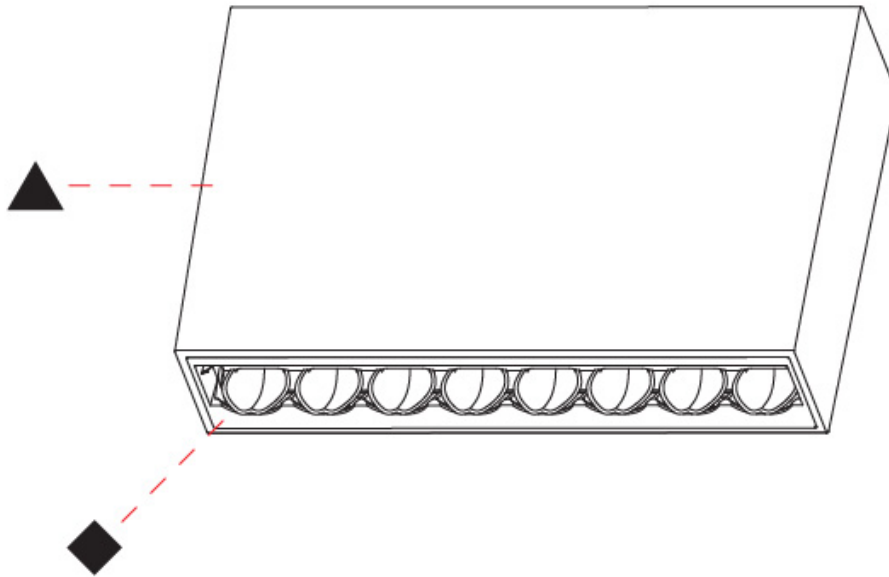

MAGIQ HOLLOW WALLWASH SURFACE

A3D187-

PROJECT _____

TYPE _____

SPECIFIER _____

QUANTITY _____

DATE _____

A