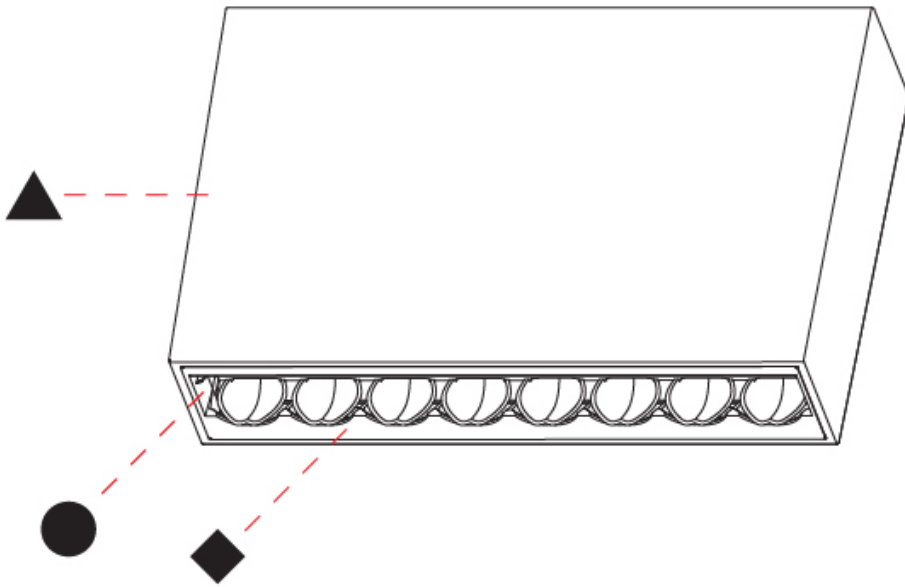

MAGIQ HOLLOW WALLWASH SURFACE

A3D188-

PROJECT _____

TYPE _____

SPECIFIER _____

QUANTITY _____

DATE _____

A