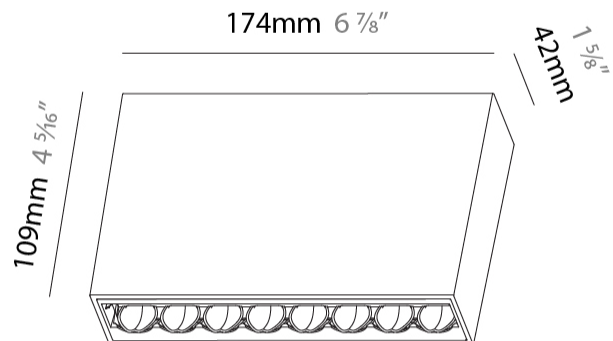

GENERAL

Series: Magiq Hollow Wallwash
Subseries: Magiq Hollow Wallwash
Brand: Prolicht
Division: Architectural
Mounting Type: Surface
Mounting Location: Ceiling
Subcategory: Wallwash

PHYSICAL

Shape: Rectangle
Length (mm): 174
Length (in): 6 ⁷/₈
Width (mm): 42
Width (in): 1 ⁵/₈
Height (mm): 109
Height (in): 4 ⁵/₁₆
Light Distribution: Direct
Fixture Finish: SSR / BKV / CWI / CRY / HAB / UFT / ITA / RUA / FTG / MYG / LOD / PUS / FRO / FUP / KIA / POP / BLS / SPG / MEY / GOH / GUM / CHC / COM / ABZ / JAG / OBR / MOS / ROR
Holder Finish: WHI / BLK
Fixture Material: Aluminum Die Cast

ELECTRICAL

Lamp Type: LED (Zhaga Standard)
Input Wattage (W): 19
Total Output Wattage (W): 17.3
Dimming: Tri-Mode (Non-Dimming and Phase Dimming (120Vac only) and 0-10V Dimming)
Driver Included: Yes
Driver Location: Integrated
Driver Type: Constant Current - Universal
Driver Class: Class 1
Input Voltage (V): 120 - 277
Constant Current (MA): 700mA

LED

Number of LEDs: 4
Color Temperature (°K): 2700 / 3000 / 3500 / 4000
Max. Delivered Lumen (lm): 1270 / 1270 / 1513 / 1544
Nominal Lumen (lm): 1492 / 1492 / 1778 / 1814
CRI: >90 CRI
Efficiency (%): 80
Lamp Life (hrs): 50000

OPTICAL

Adjustability: Fixed

RATINGS AND CERTIFICATIONS

Certified By: Certified for North American Standards
IP rating: IP20

PROJECT
TYPE
SPECIFIER
QUANTITY
DATE